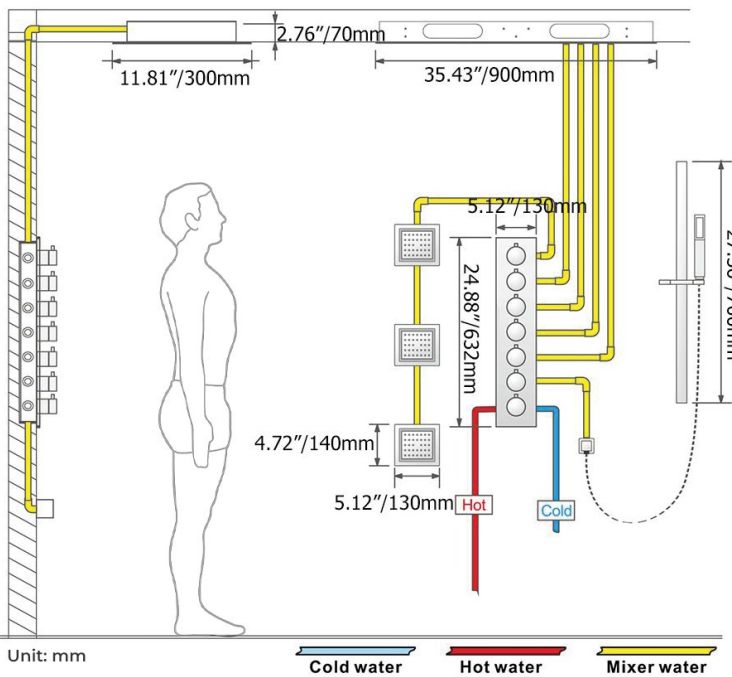

LUXURIOUS MATTE BLACK REMOTE CONTROLLED THERMOSTATIC RECESSED CEILING MOUNT LED MUSICAL RAINFALL WATERFALL SHOWER SYSTEM WITH HAND SHOWER AND 6 JETTED BODY SPRAYS SPECIFICATIONS

Shower Panel /Hose Material: 304 Stainless Steel
 Shower Head Size: 900*300 mm
 Showerheads Install: Embedded Ceiling Mounted
 Concealed Mixer Install: Wall-Mounted
 LED Shower Head Functions: Rainfall, Waterfall, Mist, Water Column
 Water Pressure: 0.3 MPA
 Water Flow: 16L/min~28L/min
 Shower Accessories Material: Brass
 LED Light: Need to Connect Power
 LED Light Color: 64 Color
 Shower Hose Length: 1.5M
 AC: 100-265V 50/60Hz
 Music: Need Bluetooth

Product shown is only for installation display purpose

All dimensions and specifications are nominal and may vary. Use actual products for accuracy in critical situations.

Shower Mixer

All functions can be used at the same time

Product shown is only for installation display purpose

Hand Shower

Flow Rate: 2.0 GPM / 7.6 LPM

Shower Mixer Connections

Body Jet

FEATURES

- Material: Brass
- Base Plate Height: 5-1/8"
- Base Plate Width: 5-1/8"
- Jet Surface Area: 3-1/8"
- Surface Depth: 1/4"
- Adjustment Angle: 5°
- Male NPT Connection: 1/2"
- Maximum Flow Rate: 2.5 GPM (9.5L/min) max @ 80 psi