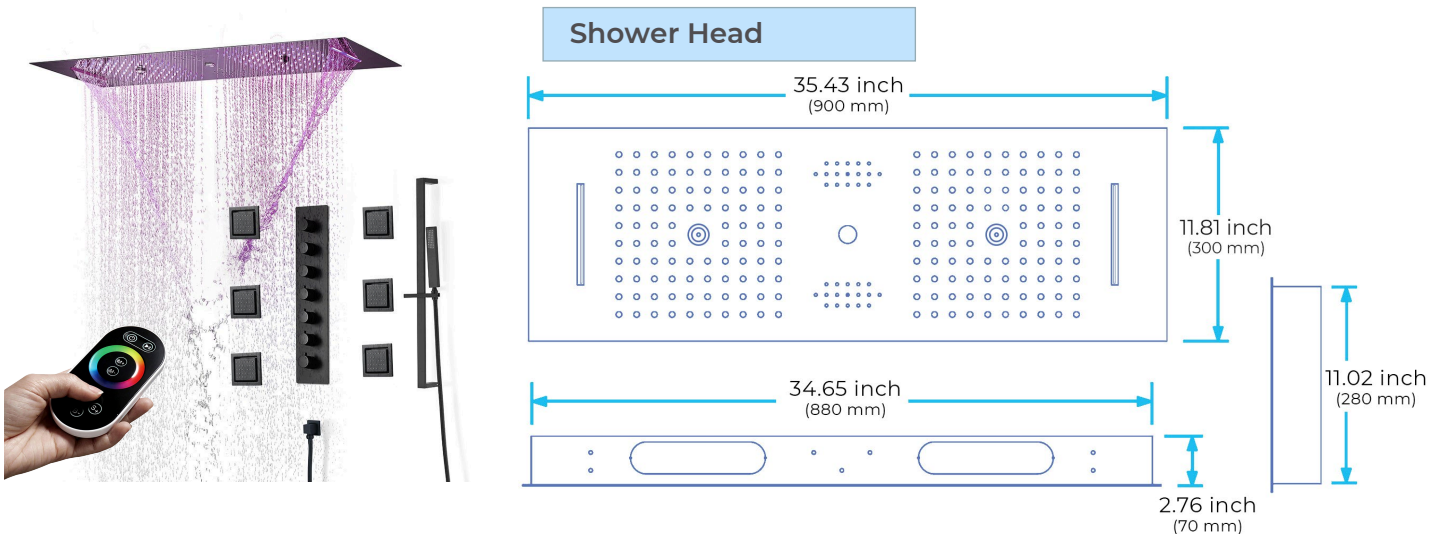

LUXURIOUS MATTE BLACK REMOTE CONTROLLED THERMOSTATIC RECESSED CEILING MOUNT LED MUSICAL RAINFALL WATERFALL SHOWER SYSTEM WITH HAND SHOWER AND 6 JETTED BODY SPRAYS SPECIFICATIONS

Shower Panel /Hose Material: 304 Stainless Steel
 Shower Head Size: 900*300 mm
 Showerheads Install: Embedded Ceiling Mounted
 Concealed Mixer Install: Wall-Mounted
 LED Shower Head Functions: Rainfall, Waterfall, Mist, Water Column
 Water Pressure: 0.3 MPA
 Water Flow: 16L/min~28L/min
 Shower Accessories Material: Brass
 LED Light: Need to Connect Power
 LED Light Color: 64 Color
 Shower Hose Length: 1.5M
 AC: 100-265V 50/60Hz
 Music: Need Bluetooth

Product shown is only for installation display purpose

All dimensions and specifications are nominal and may vary. Use actual products for accuracy in critical situations.

Shower Mixer

All functions can be used at the same time

Product shown is only for installation display purpose

Hand Shower

Flow Rate: 2.0 GPM / 7.6 LPM

Shower Mixer Connections

Body Jet

FEATURES

- Material: Brass
- Base Plate Height: 5-1/8"
- Base Plate Width: 5-1/8"
- Jet Surface Area: 3-1/8"
- Surface Depth: 1/4"
- Adjustment Angle: 5°
- Male NPT Connection: 1/2"
- Maximum Flow Rate: 2.5 GPM (9.5L/min) max @ 80 psi