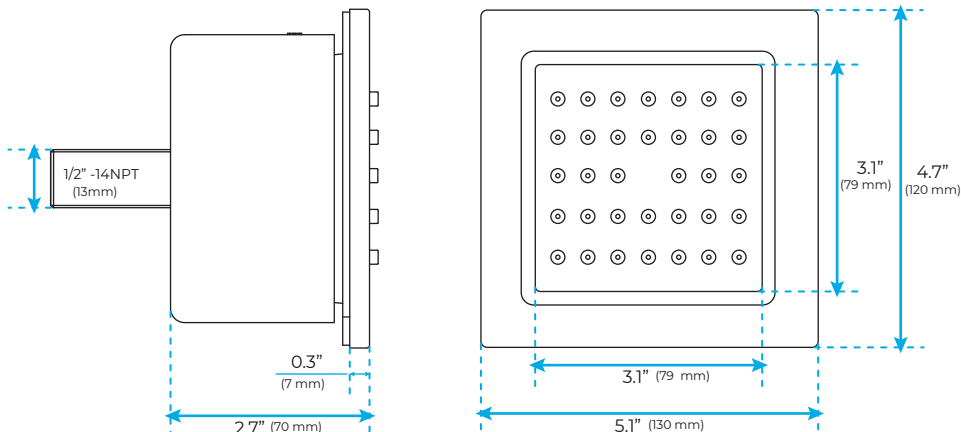

LUXURIOUS MATTE BLACK REMOTE CONTROLLED THERMOSTATIC RECESSED CEILING MOUNT LED MUSICAL RAINFALL WATERFALL SHOWER SYSTEM WITH HAND SHOWER AND 6 JETTED BODY SPRAYS SPECIFICATIONS

Shower Panel /Hose Material: 304 Stainless Steel
 Shower Head Size: 900*300 mm
 Showerheads Install: Embedded Ceiling Mounted
 Concealed Mixer Install: Wall-Mounted
 LED Shower Head Functions: Rainfall, Waterfall, Mist, Water Column
 Water Pressure: 0.3 MPA
 Water Flow: 16L/min~28L/min
 Shower Accessories Material: Brass
 LED Light: Need to Connect Power
 LED Light Color: 64 Color
 Shower Hose Length: 1.5M
 AC: 100-265V 50/60Hz
 Music: Need Bluetooth

Product shown is only for installation display purpose

All dimensions and specifications are nominal and may vary. Use actual products for accuracy in critical situations.

Shower Mixer

All functions can be used at the same time

Product shown is only for installation display purpose

Hand Shower

Flow Rate: 2.0 GPM / 7.6 LPM

Shower Mixer Connections

Body Jet

FEATURES

- Material: Brass
- Base Plate Height: 5-1/8"
- Base Plate Width: 5-1/8"
- Jet Surface Area: 3-1/8"
- Surface Depth: 1/4"
- Adjustment Angle: 5°
- Male NPT Connection: 1/2"
- Maximum Flow Rate: 2.5 GPM (9.5L/min) max @ 80 psi