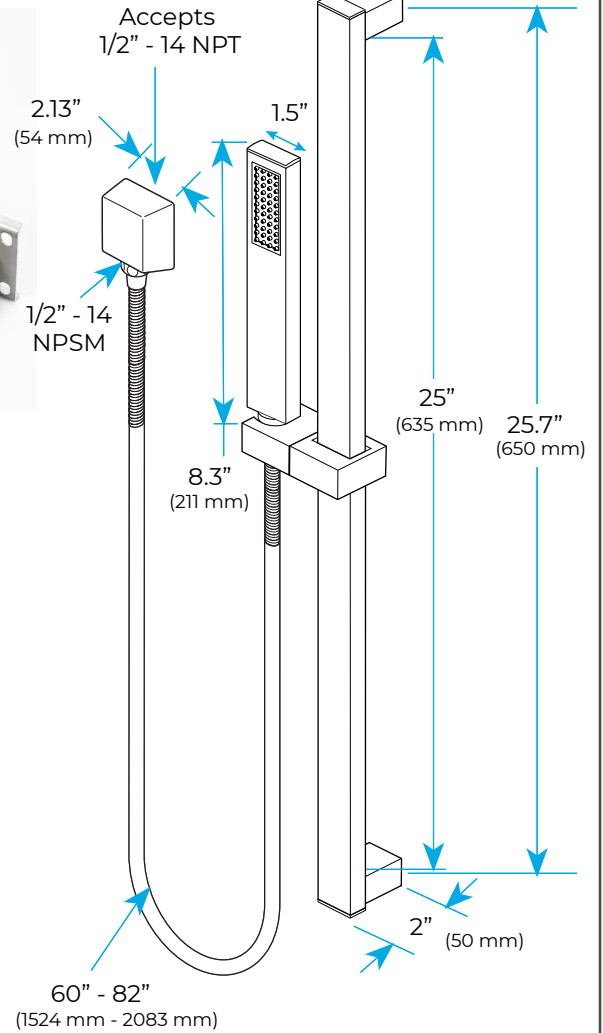

LUXURIOUS MATTE BLACK REMOTE CONTROLLED THERMOSTATIC RECESSED CEILING MOUNT LED MUSICAL RAINFALL WATERFALL SHOWER SYSTEM WITH HAND SHOWER AND 6 JETTED BODY SPRAYS SPECIFICATIONS

Shower Panel /Hose Material: 304 Stainless Steel
 Shower Head Size: 900*300 mm
 Showerheads Install: Embedded Ceiling Mounted
 Concealed Mixer Install: Wall-Mounted
 LED Shower Head Functions: Rainfall, Waterfall, Mist, Water Column
 Water Pressure: 0.3 MPA
 Water Flow: 16L/min~28L/min
 Shower Accessories Material: Brass
 LED Light: Need to Connect Power
 LED Light Color: 64 Color
 Shower Hose Length: 1.5M
 AC: 100-265V 50/60Hz
 Music: Need Bluetooth

Product shown is only for installation display purpose

All dimensions and specifications are nominal and may vary. Use actual products for accuracy in critical situations.

Shower Mixer

All functions can be used at the same time

Product shown is only for installation display purpose

Hand Shower

Flow Rate: 2.0 GPM / 7.6 LPM

Shower Mixer Connections

Body Jet

FEATURES

- Material: Brass
- Base Plate Height: 5-1/8"
- Base Plate Width: 5-1/8"
- Jet Surface Area: 3-1/8"
- Surface Depth: 1/4"
- Adjustment Angle: 5°
- Male NPT Connection: 1/2"
- Maximum Flow Rate: 2.5 GPM (9.5L/min) max @ 80 psi