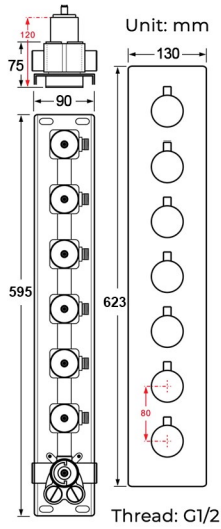

LUXURIOUS MATTE BLACK REMOTE CONTROLLED THERMOSTATIC RECESSED CEILING MOUNT LED MUSICAL RAINFALL WATERFALL SHOWER SYSTEM WITH HAND SHOWER AND 6 JETTED BODY SPRAYS SPECIFICATIONS

Shower Panel /Hose Material: 304 Stainless Steel
 Shower Head Size: 900*300 mm
 Showerheads Install: Embedded Ceiling Mounted
 Concealed Mixer Install: Wall-Mounted
 LED Shower Head Functions: Rainfall, Waterfall, Mist, Water Column
 Water Pressure: 0.3 MPA
 Water Flow: 16L/min~28L/min
 Shower Accessories Material: Brass
 LED Light: Need to Connect Power
 LED Light Color: 64 Color
 Shower Hose Length: 1.5M
 AC: 100-265V 50/60Hz
 Music: Need Bluetooth

Product shown is only for installation display purpose

All dimensions and specifications are nominal and may vary. Use actual products for accuracy in critical situations.

Shower Mixer

All functions can be used at the same time

Product shown is only for installation display purpose

Hand Shower

Flow Rate: 2.0 GPM / 7.6 LPM

Shower Mixer Connections

Body Jet

FEATURES

- Material: Brass
- Base Plate Height: 5-1/8"
- Base Plate Width: 5-1/8"
- Jet Surface Area: 3-1/8"
- Surface Depth: 1/4"
- Adjustment Angle: 5°
- Male NPT Connection: 1/2"
- Maximum Flow Rate: 2.5 GPM (9.5L/min) max @ 80 psi